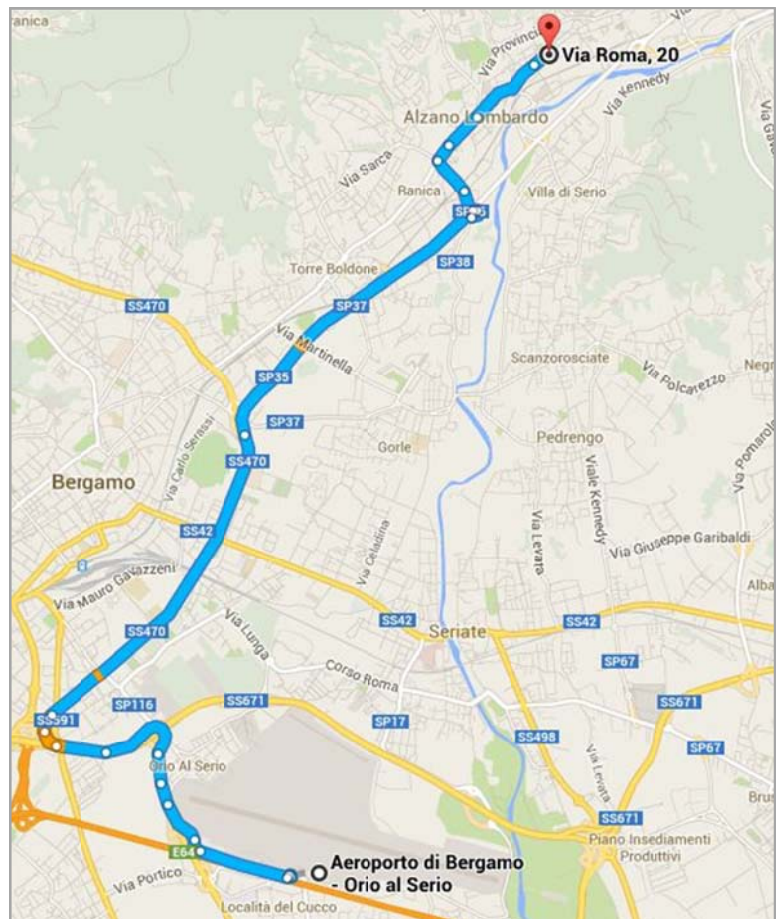

4.1 km

Take the exit toward Alzano Lombardo/Villa di Serio

110 m

At the roundabout, take the 1st exit onto SP66

210 m

At the roundabout, continue straight onto SP67

210 m

At the roundabout, take the 1st exit onto Viale Piave

200 m

At the roundabout, take the 2nd exit

onto Via IV Novembre

290 m

### Continue on Via Giuseppe Mazzini. Drive to Via Roma

500 m / 1 min

At the roundabout, take the 1st exit

onto Via G. Mazzini

250 m

Continue onto Largo Trento e Trieste

67 m

Continue onto **Via Roma**

Destination will be on the right