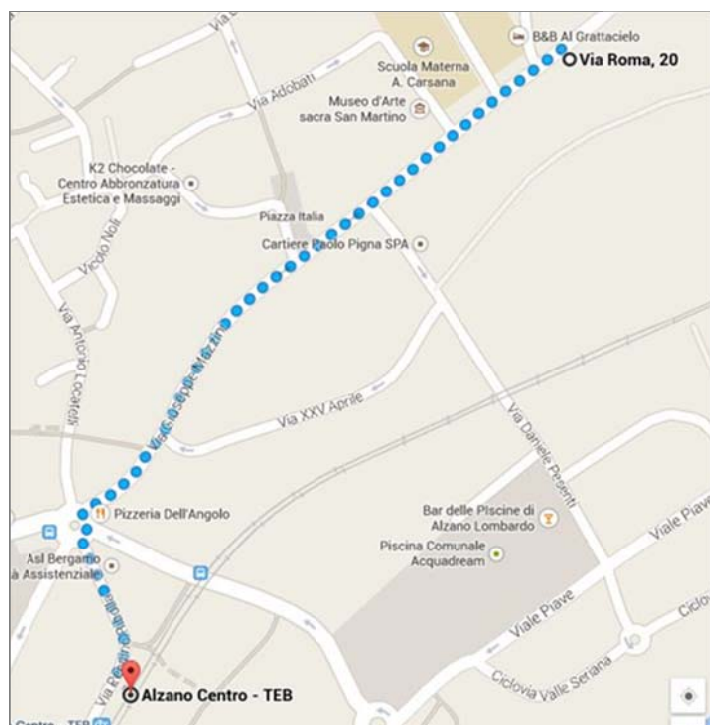

FROM BERGAMO ORIO AL SERIO INTERNATIONAL AIRPORT, BY TAXY

At the arrivals you will find the **taxi zone** outside the airport (**Radiotaxi +39 035 4519090**)

FROM BERGAMO ORIO AL SERIO INTERNATIONAL AIRPORT, BY PUBLIC TRANSPORT

Take the bus line 1 (ATB) and continue to the **CENTRAL TRAIN STATION** of Bergamo.
Take the TEB tram line T1 and continue for 9 stops. Get off at the stop "Alzano Center".
Continue in via Peppino Ribolla; At the roundabout take the second exit on Via Giuseppe Mazzini for about 200 m. Go down Largo Trento and Trieste for 60 m and then on via Roma. Reach EasyB offices after about 150 m.

To see the timetable of ATB buses visit the site:

www.atb.bergamo.it

For the timetable of the TEB tram visit the site :

www.teb.bergamo.it

WHERE TO STAY OVERNIGHT

Hotel and B&B

- B&B Al Grattacielo (18 m. from EasyB) www.bbalgrattacielo.it
  B&B Vittoria (650 m. from EasyB) www.bebvittoria.it
- B&B Al Tagliere di Nese (2,2 km from EasyB) <http://www.altaglieredinese.com/>
- Tenuta Colle Piajo Hotel**** (5,4 km from EasyB) www.tenutacollepiajo.it
- San Rocco Hotel*** , Scanzorosciate (4,6 from EasyB) www.sanroccohotel.it